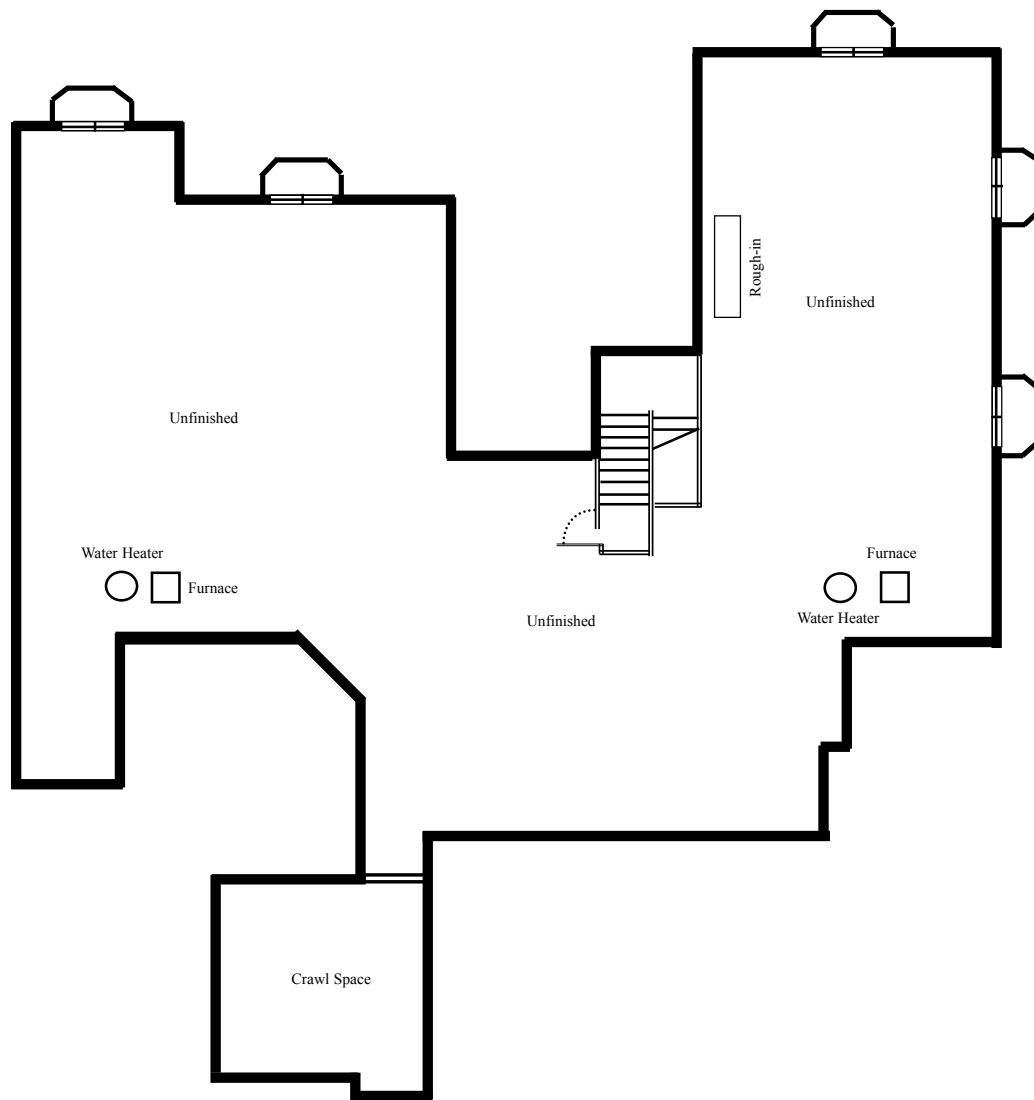

Ranier Ranch - Plan 704

3,996 square feet

Marketed Exclusively by Classic New Homes Sales/REMAX Professionals -  
Rike Palese and Jonathan Keiler. Developed by Esprit Homes.

## Ranier Ranch - Plan 704