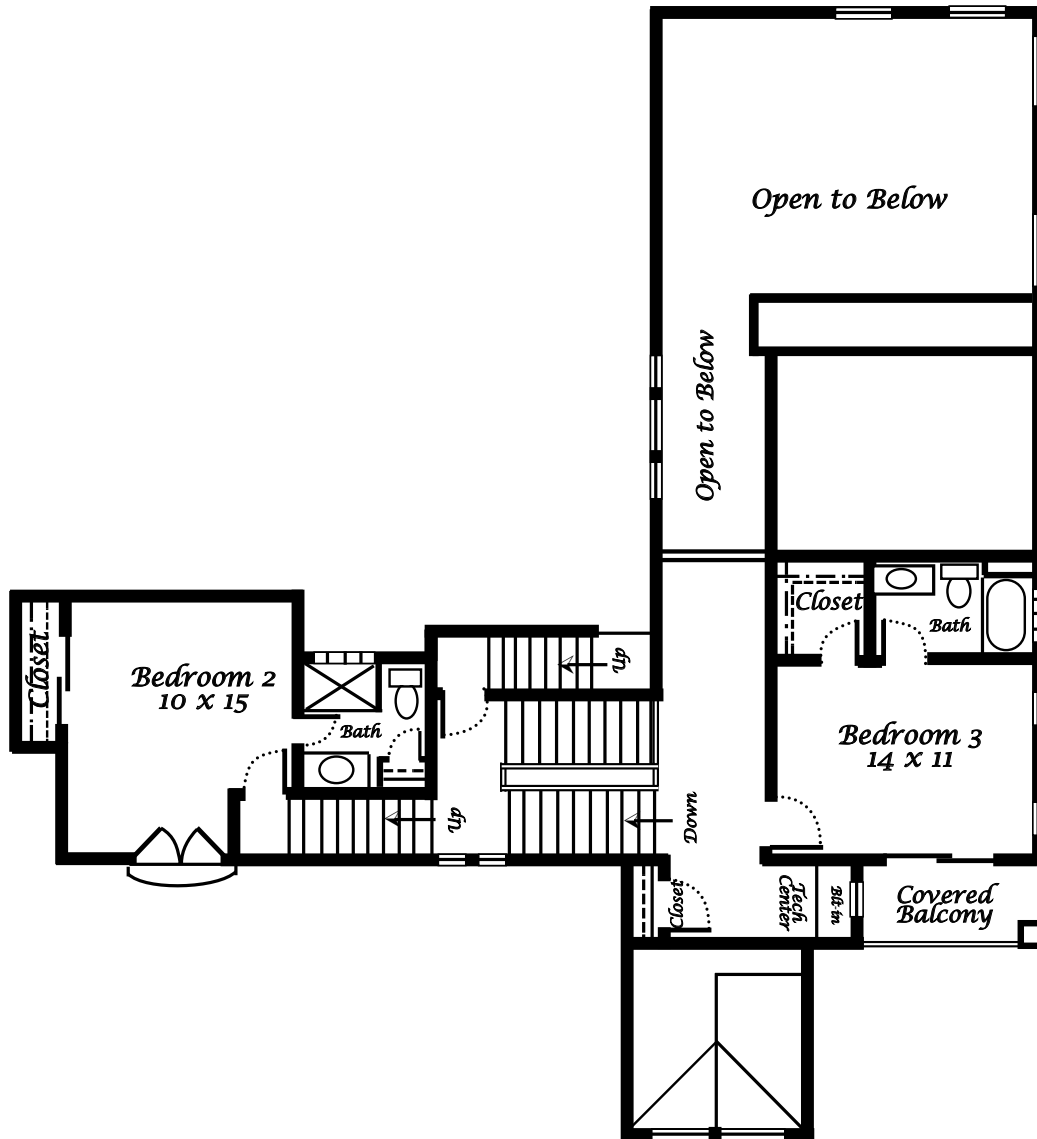

Lambert Main Floor Master - Plan 702

3,551 square feet

Marketed Exclusively by Classic New Homes Sales/REMAX Professionals -
Rike Palese and Jonathan Keiler. Developed by Esprit Homes.

Lambert Main Floor Master - Plan 702