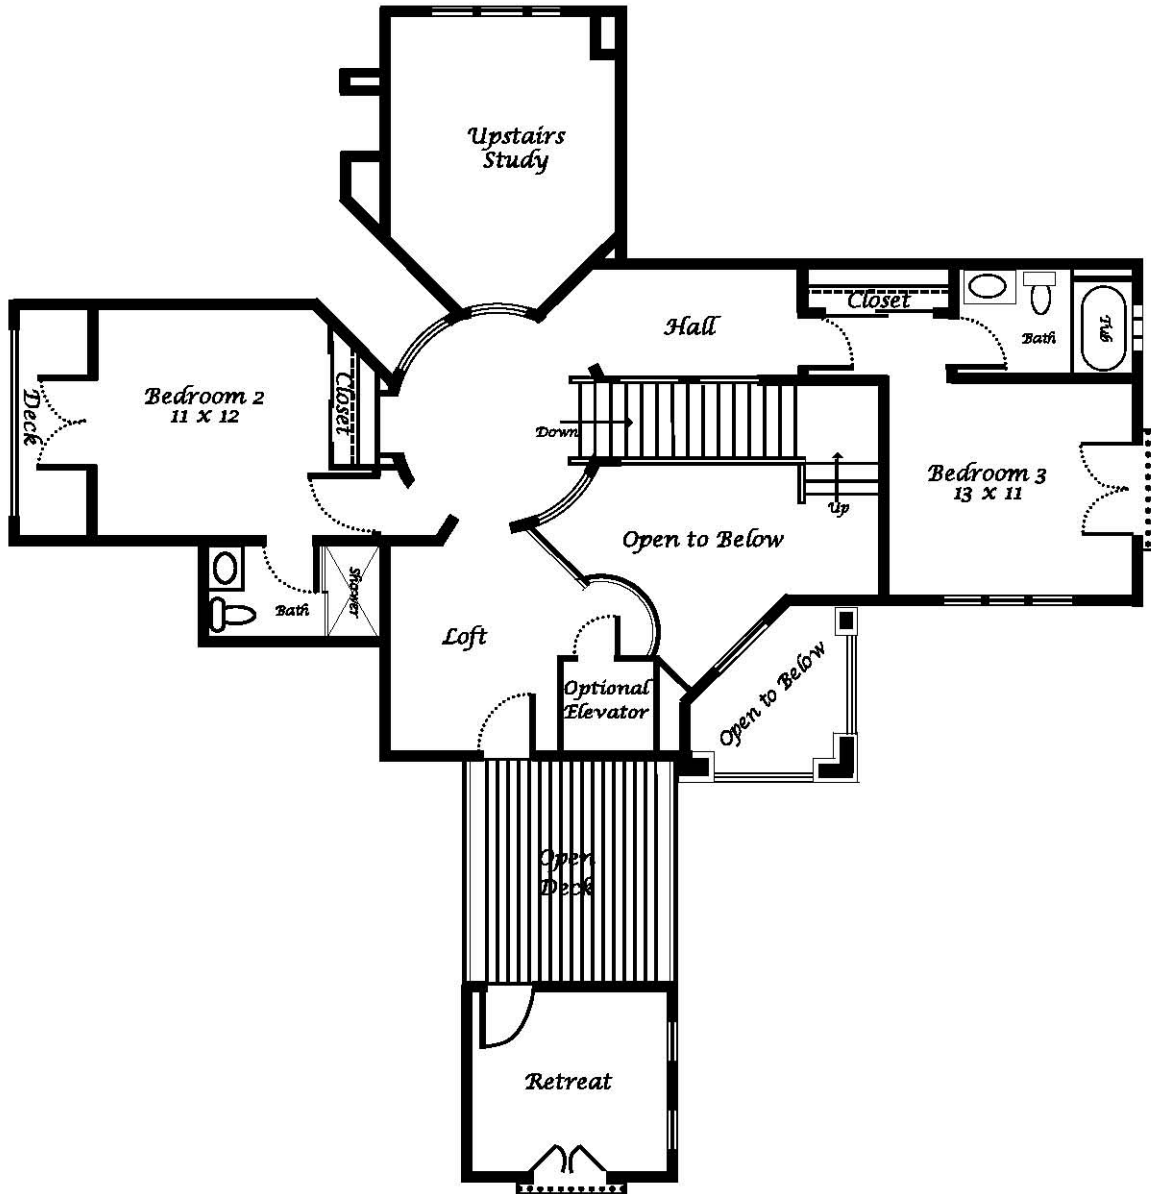

Cerise Main Floor Master - Plan 705

3,866 square feet

Marketed Exclusively by Classic New Homes Sales/REMAX Professionals -
Rike Palese and Jonathan Keiler. Developed by Esprit Homes.

Cerise Main Floor Master - Plan 705